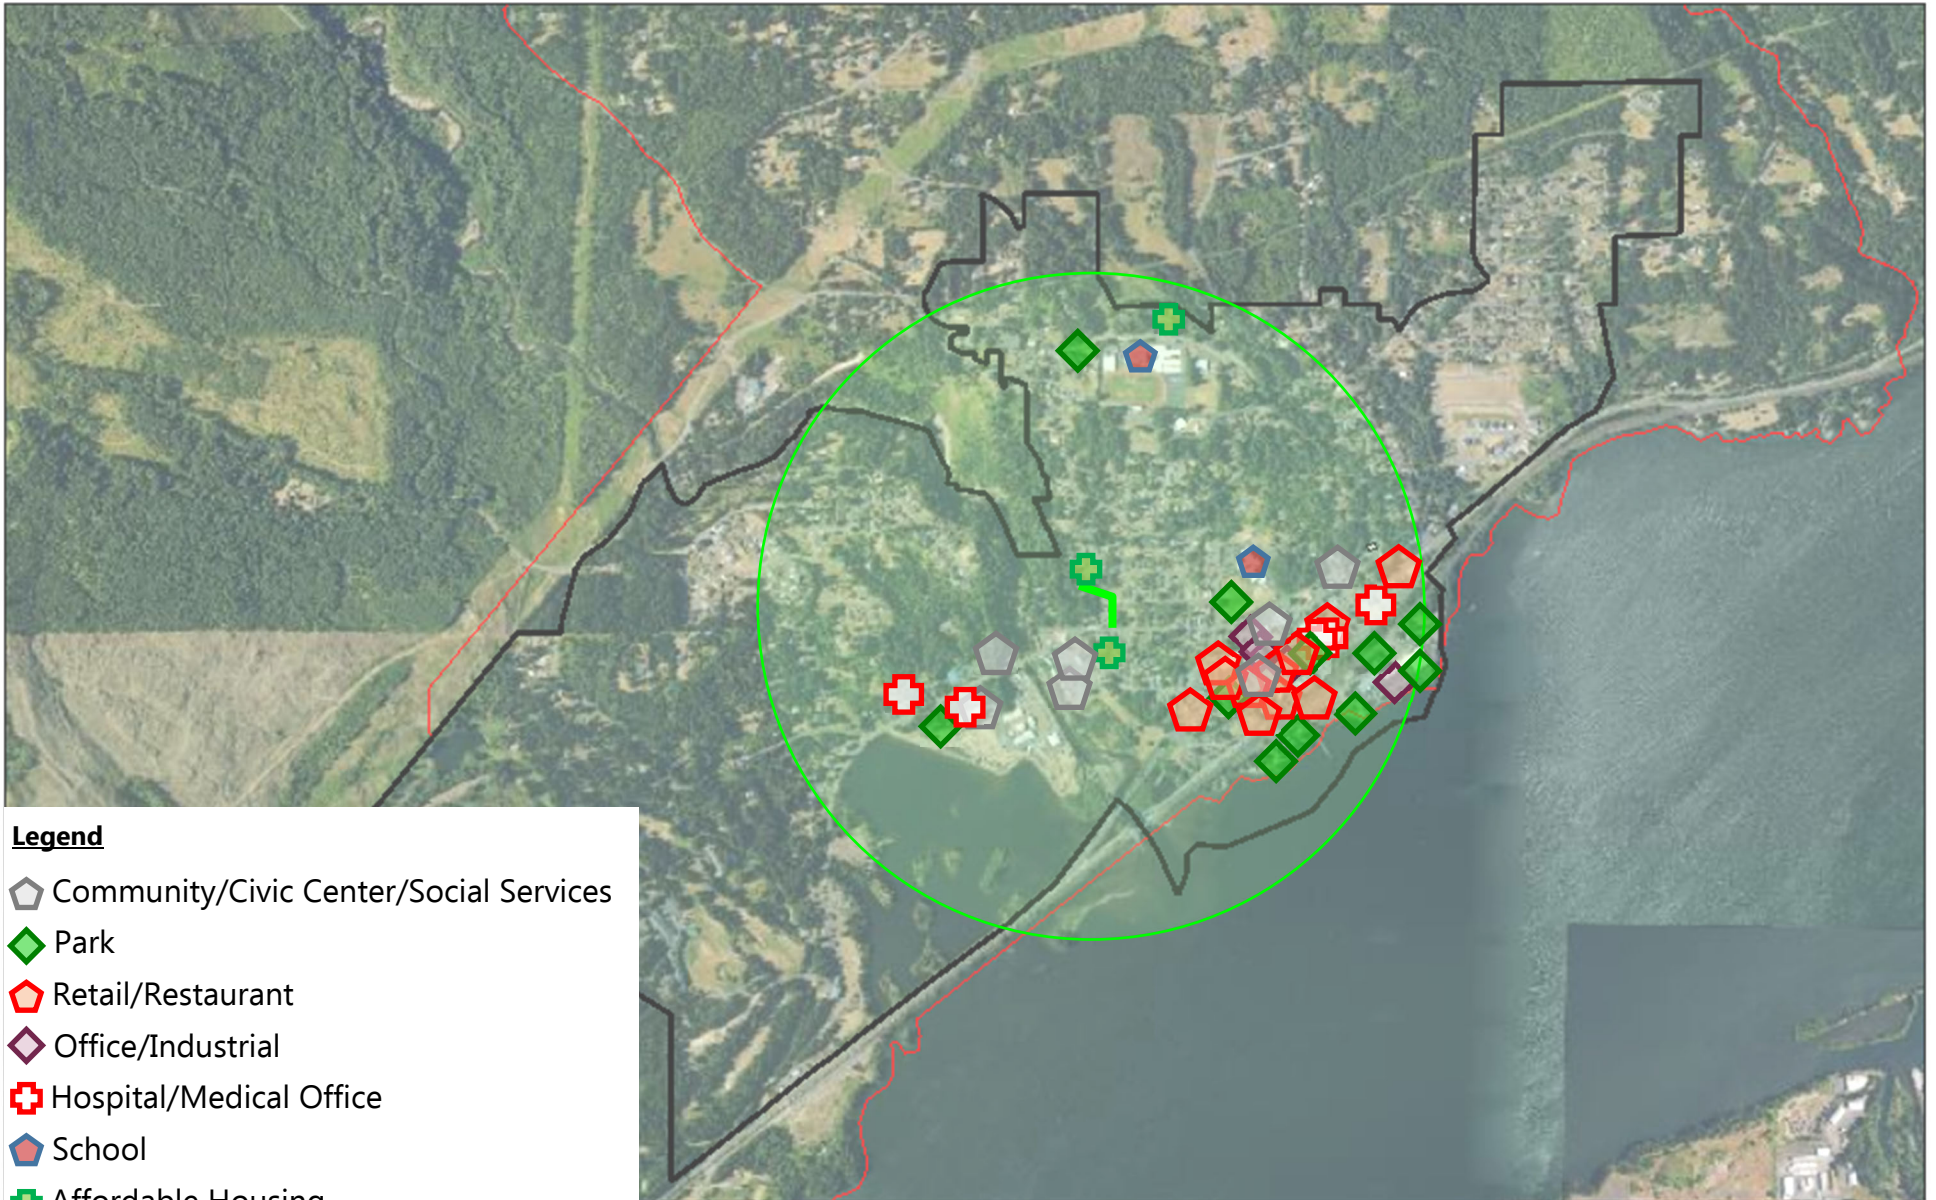

# Lasher Street 0.5 Mile Radius

## Legend

- Community/Civic Center/Social Services
- Park
- Retail/Restaurant
- Office/Industrial
- Hospital/Medical Office
- School
- Affordable Housing

- Building
- Urban Area
- City Boundary